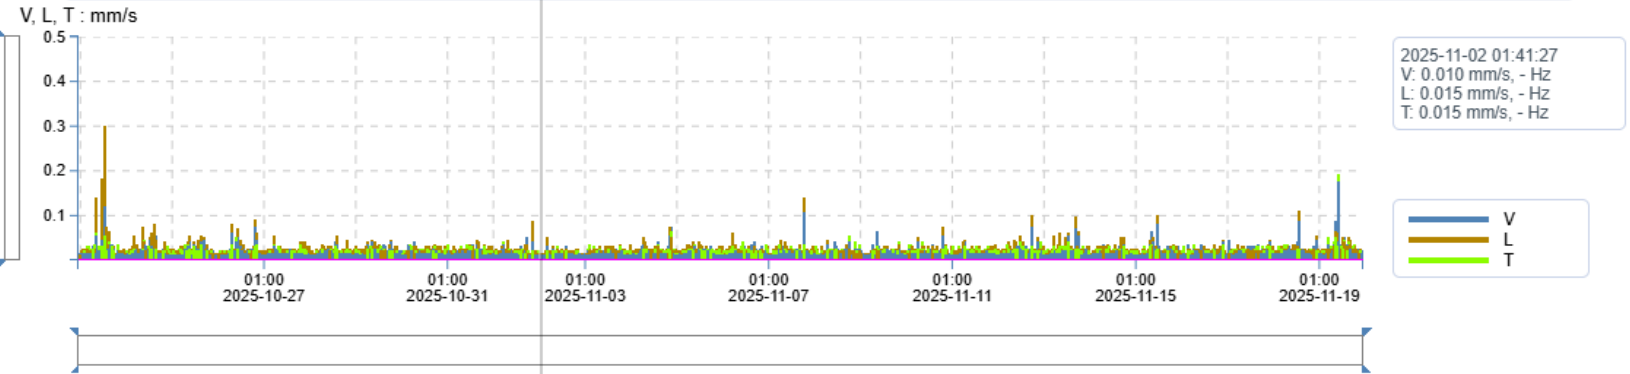

10 - 105739, Crilles Tønnesens Alle 1B

Sensor: C22 #: 105739 Standard: (18B) DIN4150-3 Anlage 25mm/s 1-315Hz Master(s) serial no.: 105739 Aggregate: Maximum
Unit: mm/s Latest calibration: 2022-12-16 Quantity: Velocity Interval time: 20 sec Aggregated time: 1 h Frequency weighting: OFF

Aggregation of data makes the different units presented unrelated and is not recommended for reporting when related units are needed

Frequency data